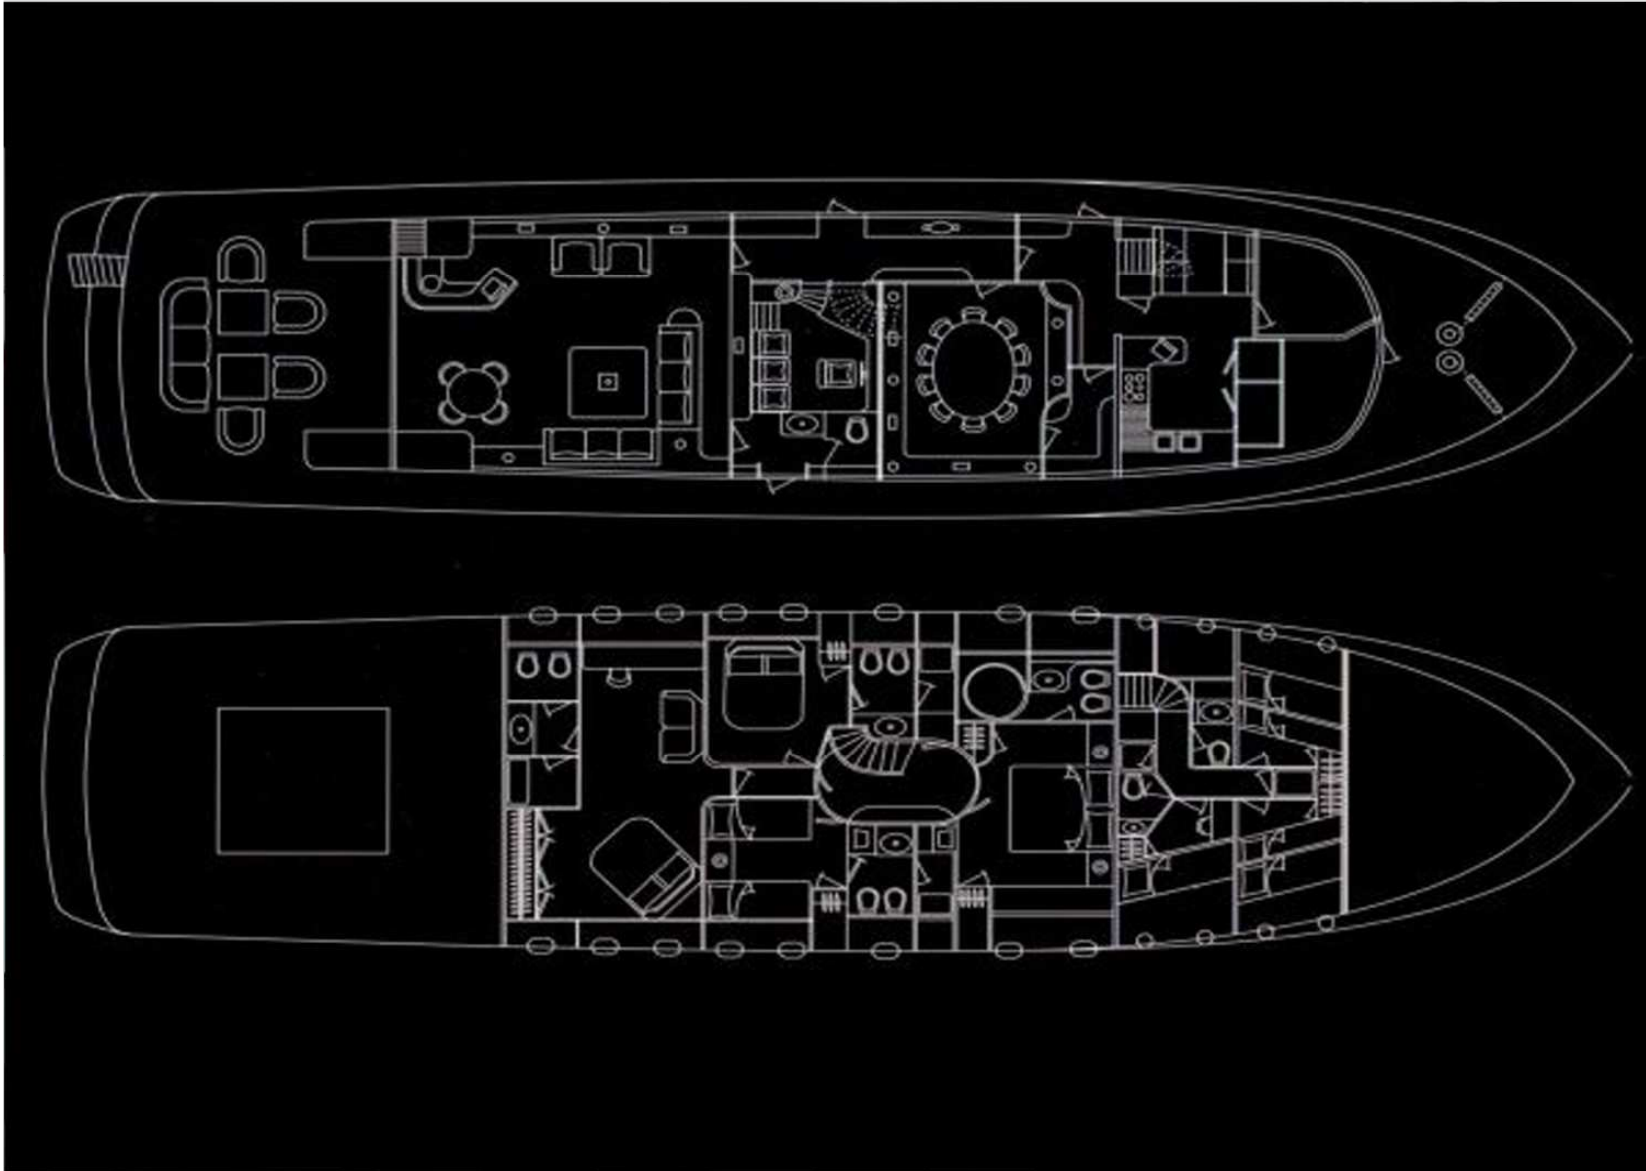

Layout...

Kenayl